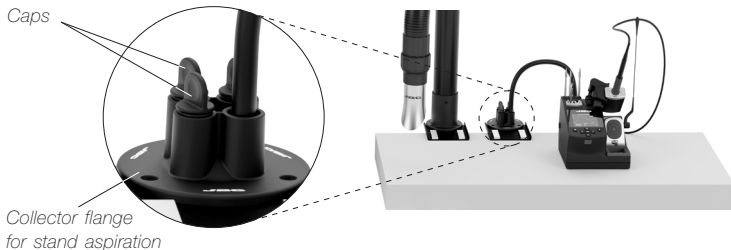

Packing List

JBC

www.jbctools.com

INSTRUCTION MANUAL

**Caps for FAE030
& FAE040** 1 set
Ref. 0019101 - *includes 2 caps*

Manual 1 unit
Ref. 0032759

0032759-240724

FAE031

**Caps for FAE030 &
FAE040**

FAE031 caps are used in collector flanges for stand aspiration.

www.jbctools.com

Features

The caps are used in FAE030 and FAE040 collector flanges when its fume inlet ducts are not connected. This prevents unwanted particles from entering the ducts.

FAE030

Collector Flange for
Stand Aspiration Ducts

FAE040

Collector Flange with Clamp
for Stand Aspiration Ducts

Replacement

Unscrew the worn caps
(counterclockwise) and screw in
the new ones (clockwise).