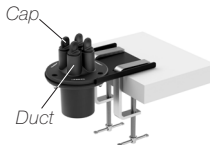

**Caps for FAE030 &
FAE040**

FAE031 caps are used in collector flanges for stand aspiration.

www.jbctools.com

Features

The caps are used in FAE030 and FAE040 collector flanges when its fume inlet ducts are not connected. This prevents unwanted particles from entering the ducts.

FAE030

Collector Flange for
Stand Aspiration Ducts

FAE040

Collector Flange with Clamp
for Stand Aspiration Ducts

Replacement

Unscrew the worn caps
(counterclockwise) and screw in
the new ones (clockwise).